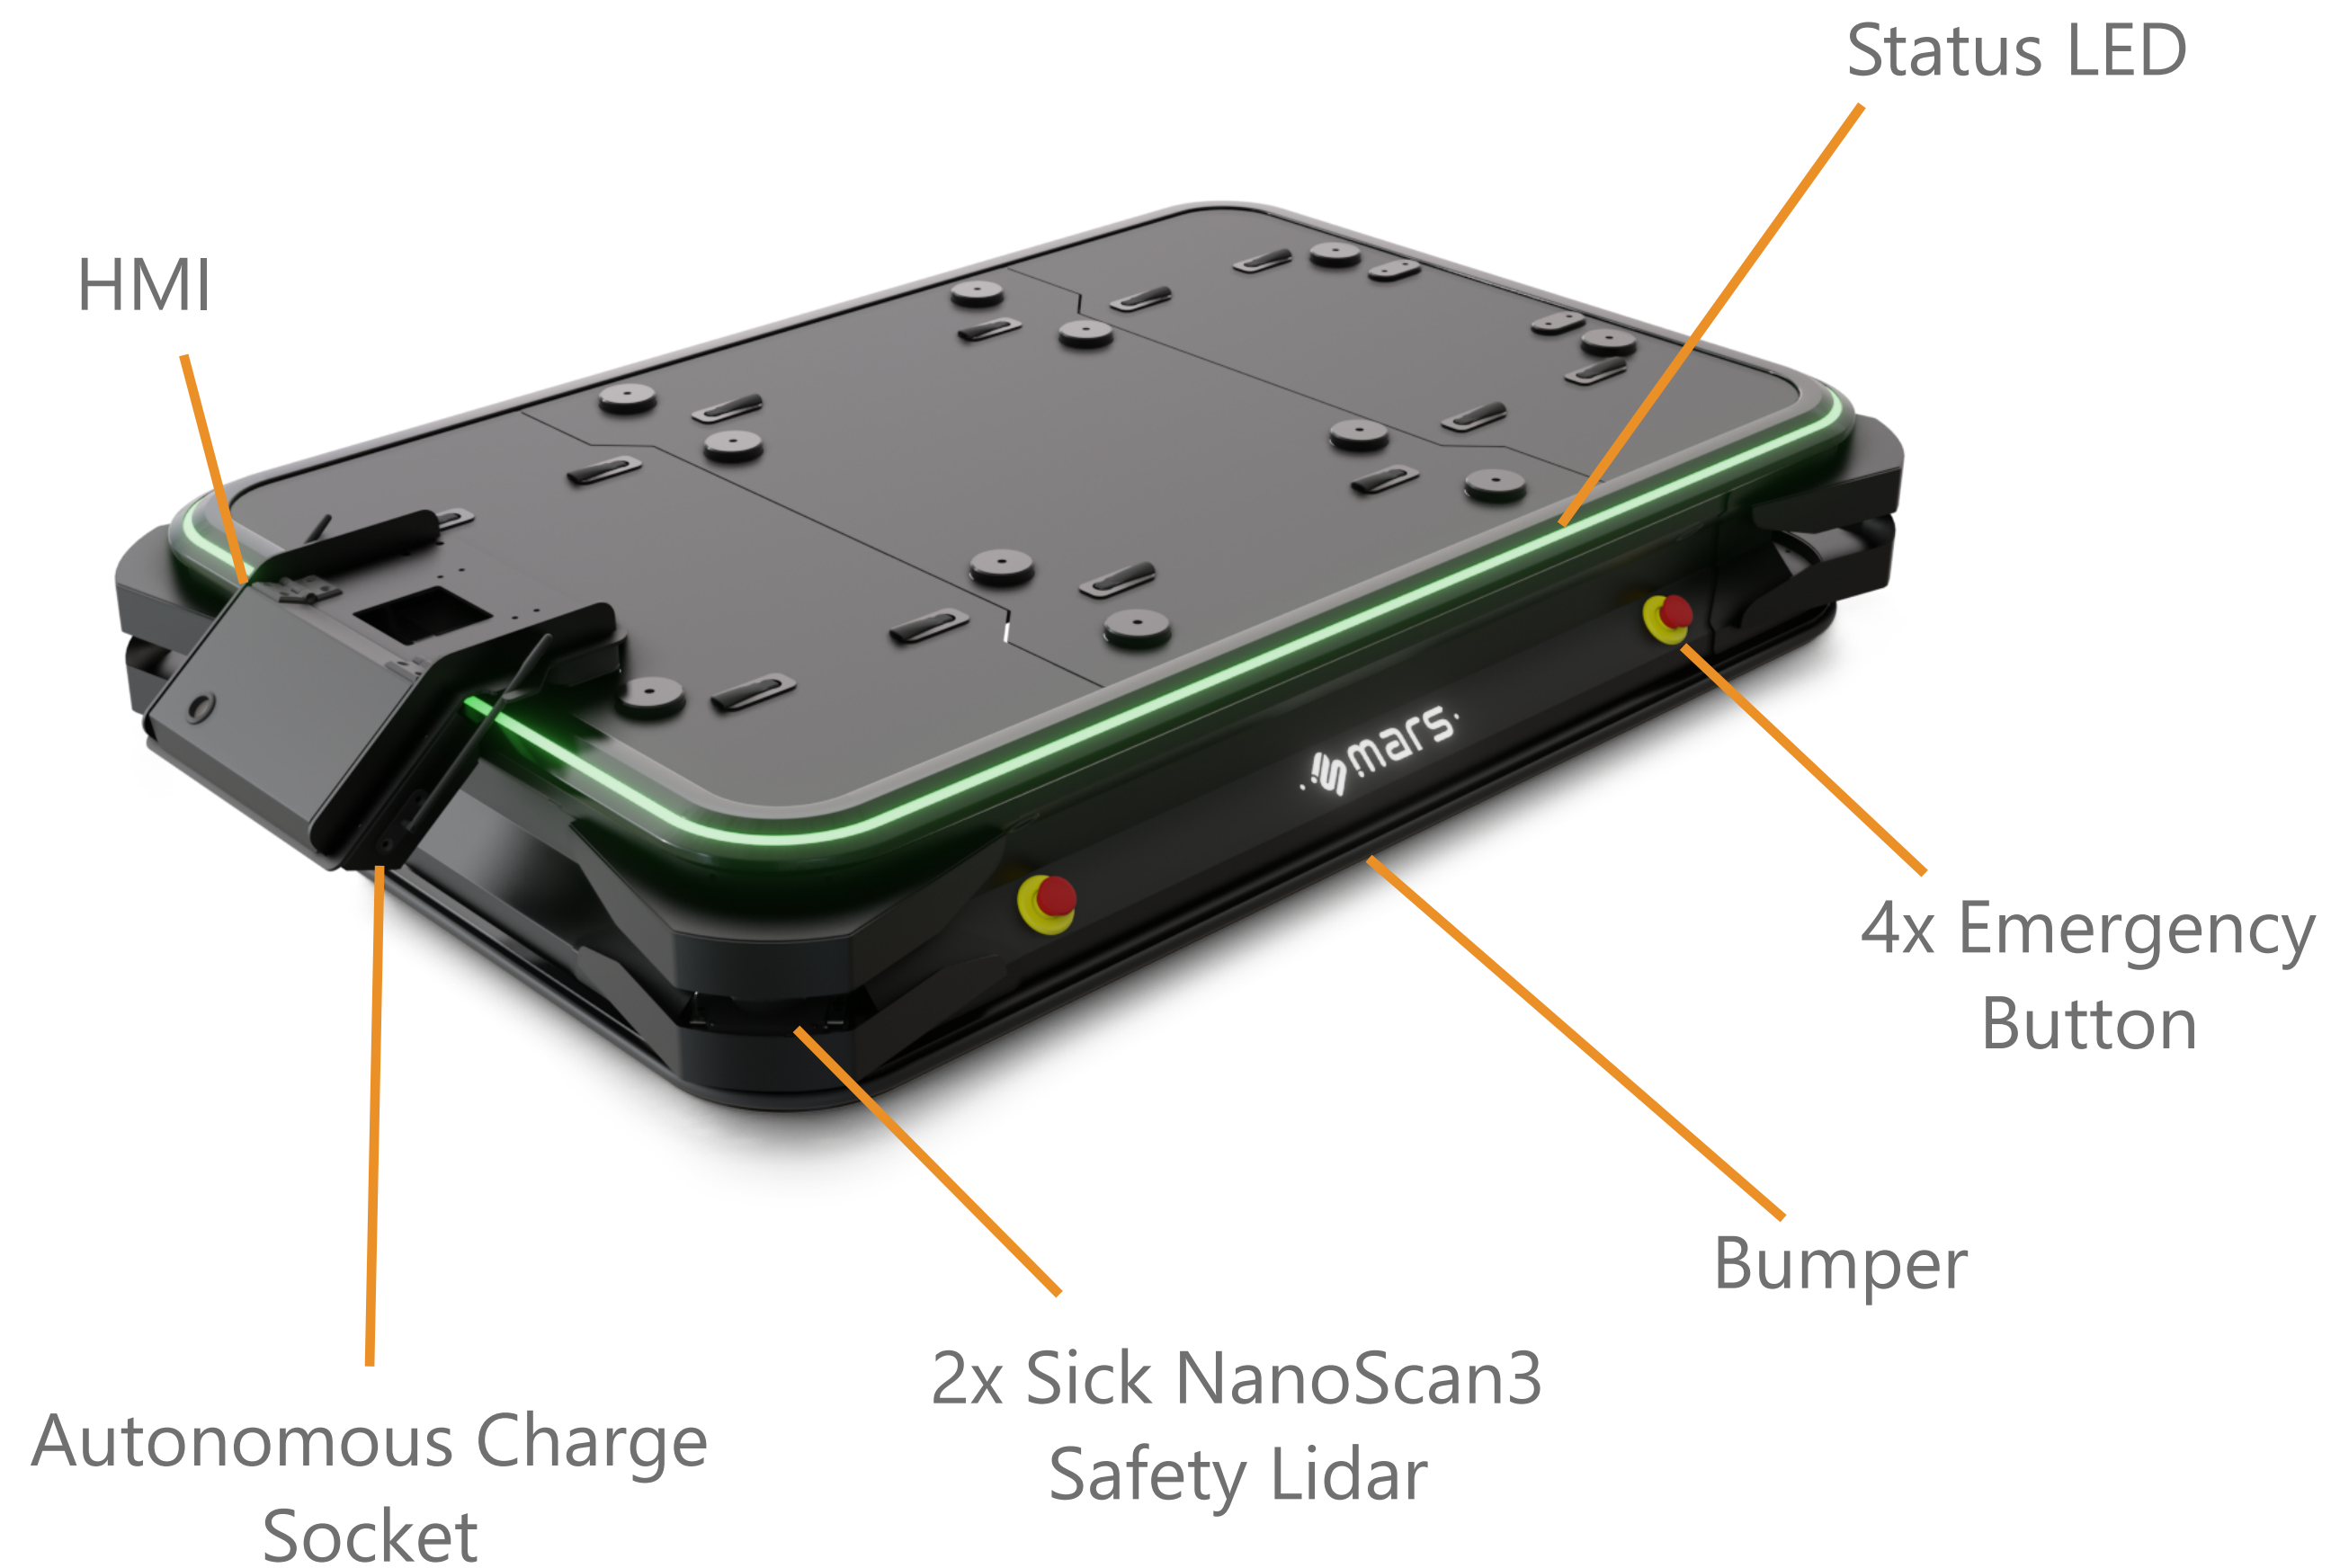

MARS C-1500

Width	1200 mm
Length	1800 mm
Height	340 mm
Payload	3300 lb
Max Speed	1.0 m/s
Run Time (loaded)	8 h
Run Time (unloaded)	20 h