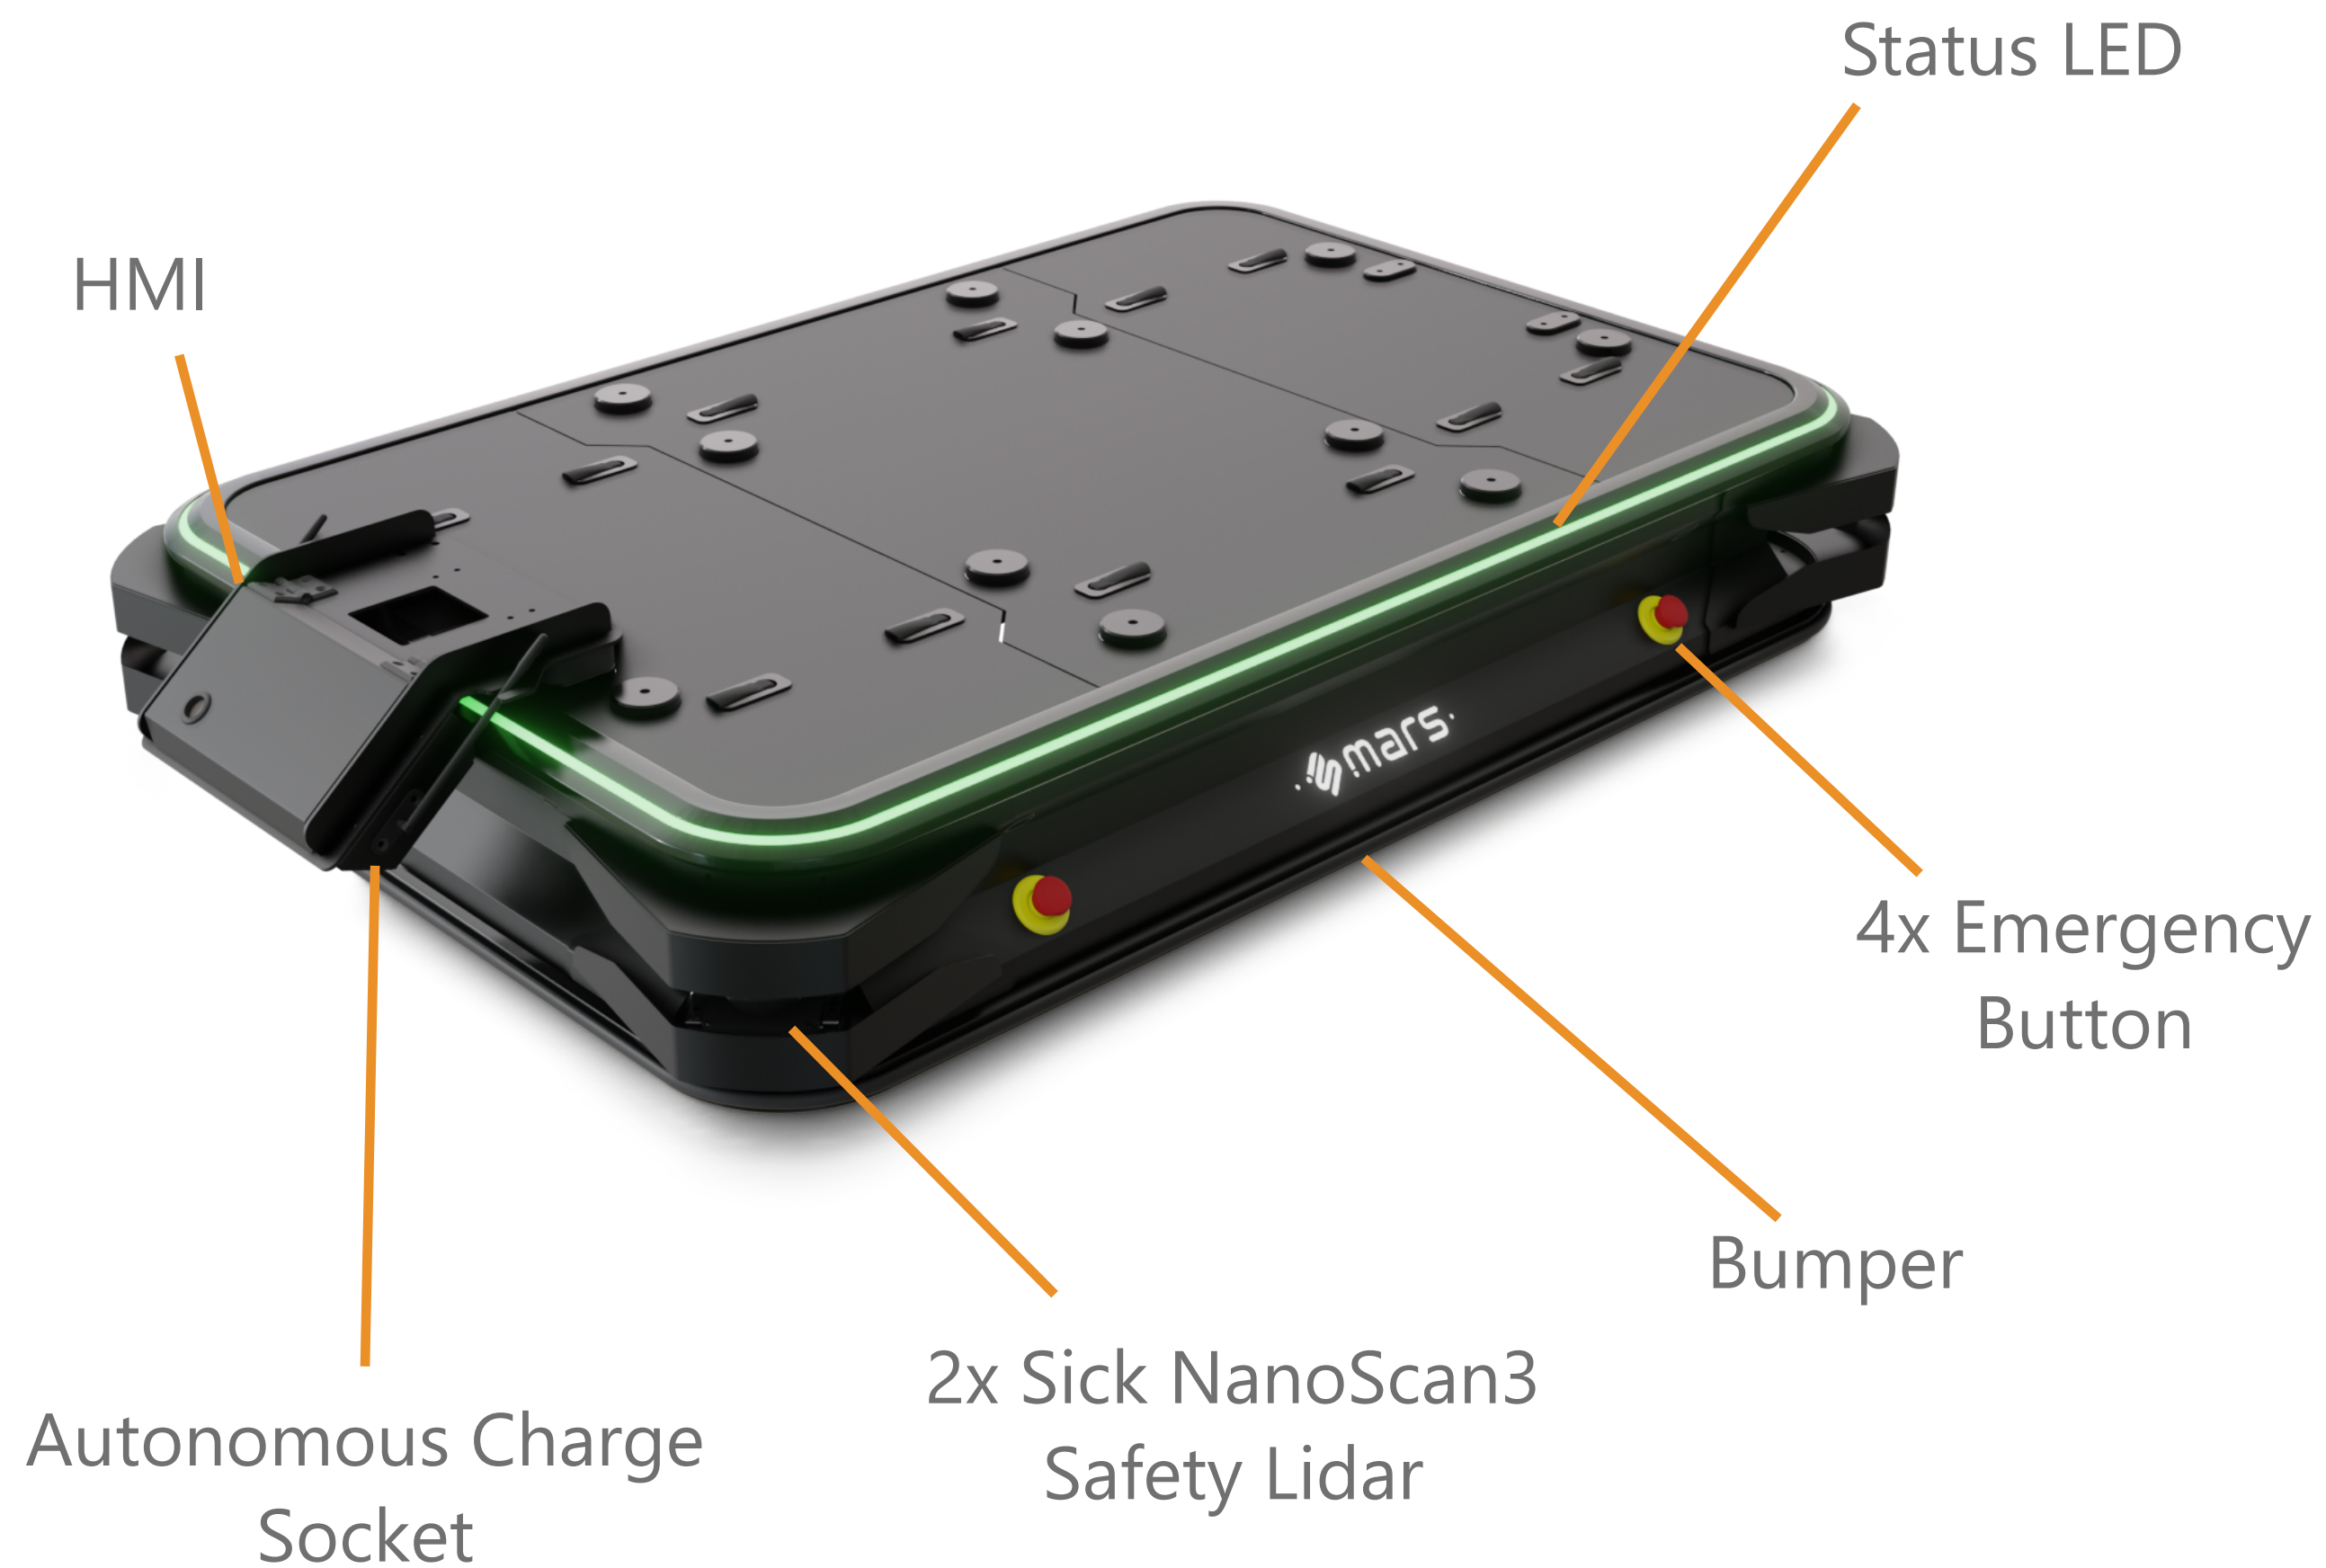

MARS C-2500

Width	1200 mm
Length	1800 mm
Height	340 mm
Payload	5500 lb
Max Speed	0.6 m/s
Run Time (loaded)	8 h
Run Time (unloaded)	20 h