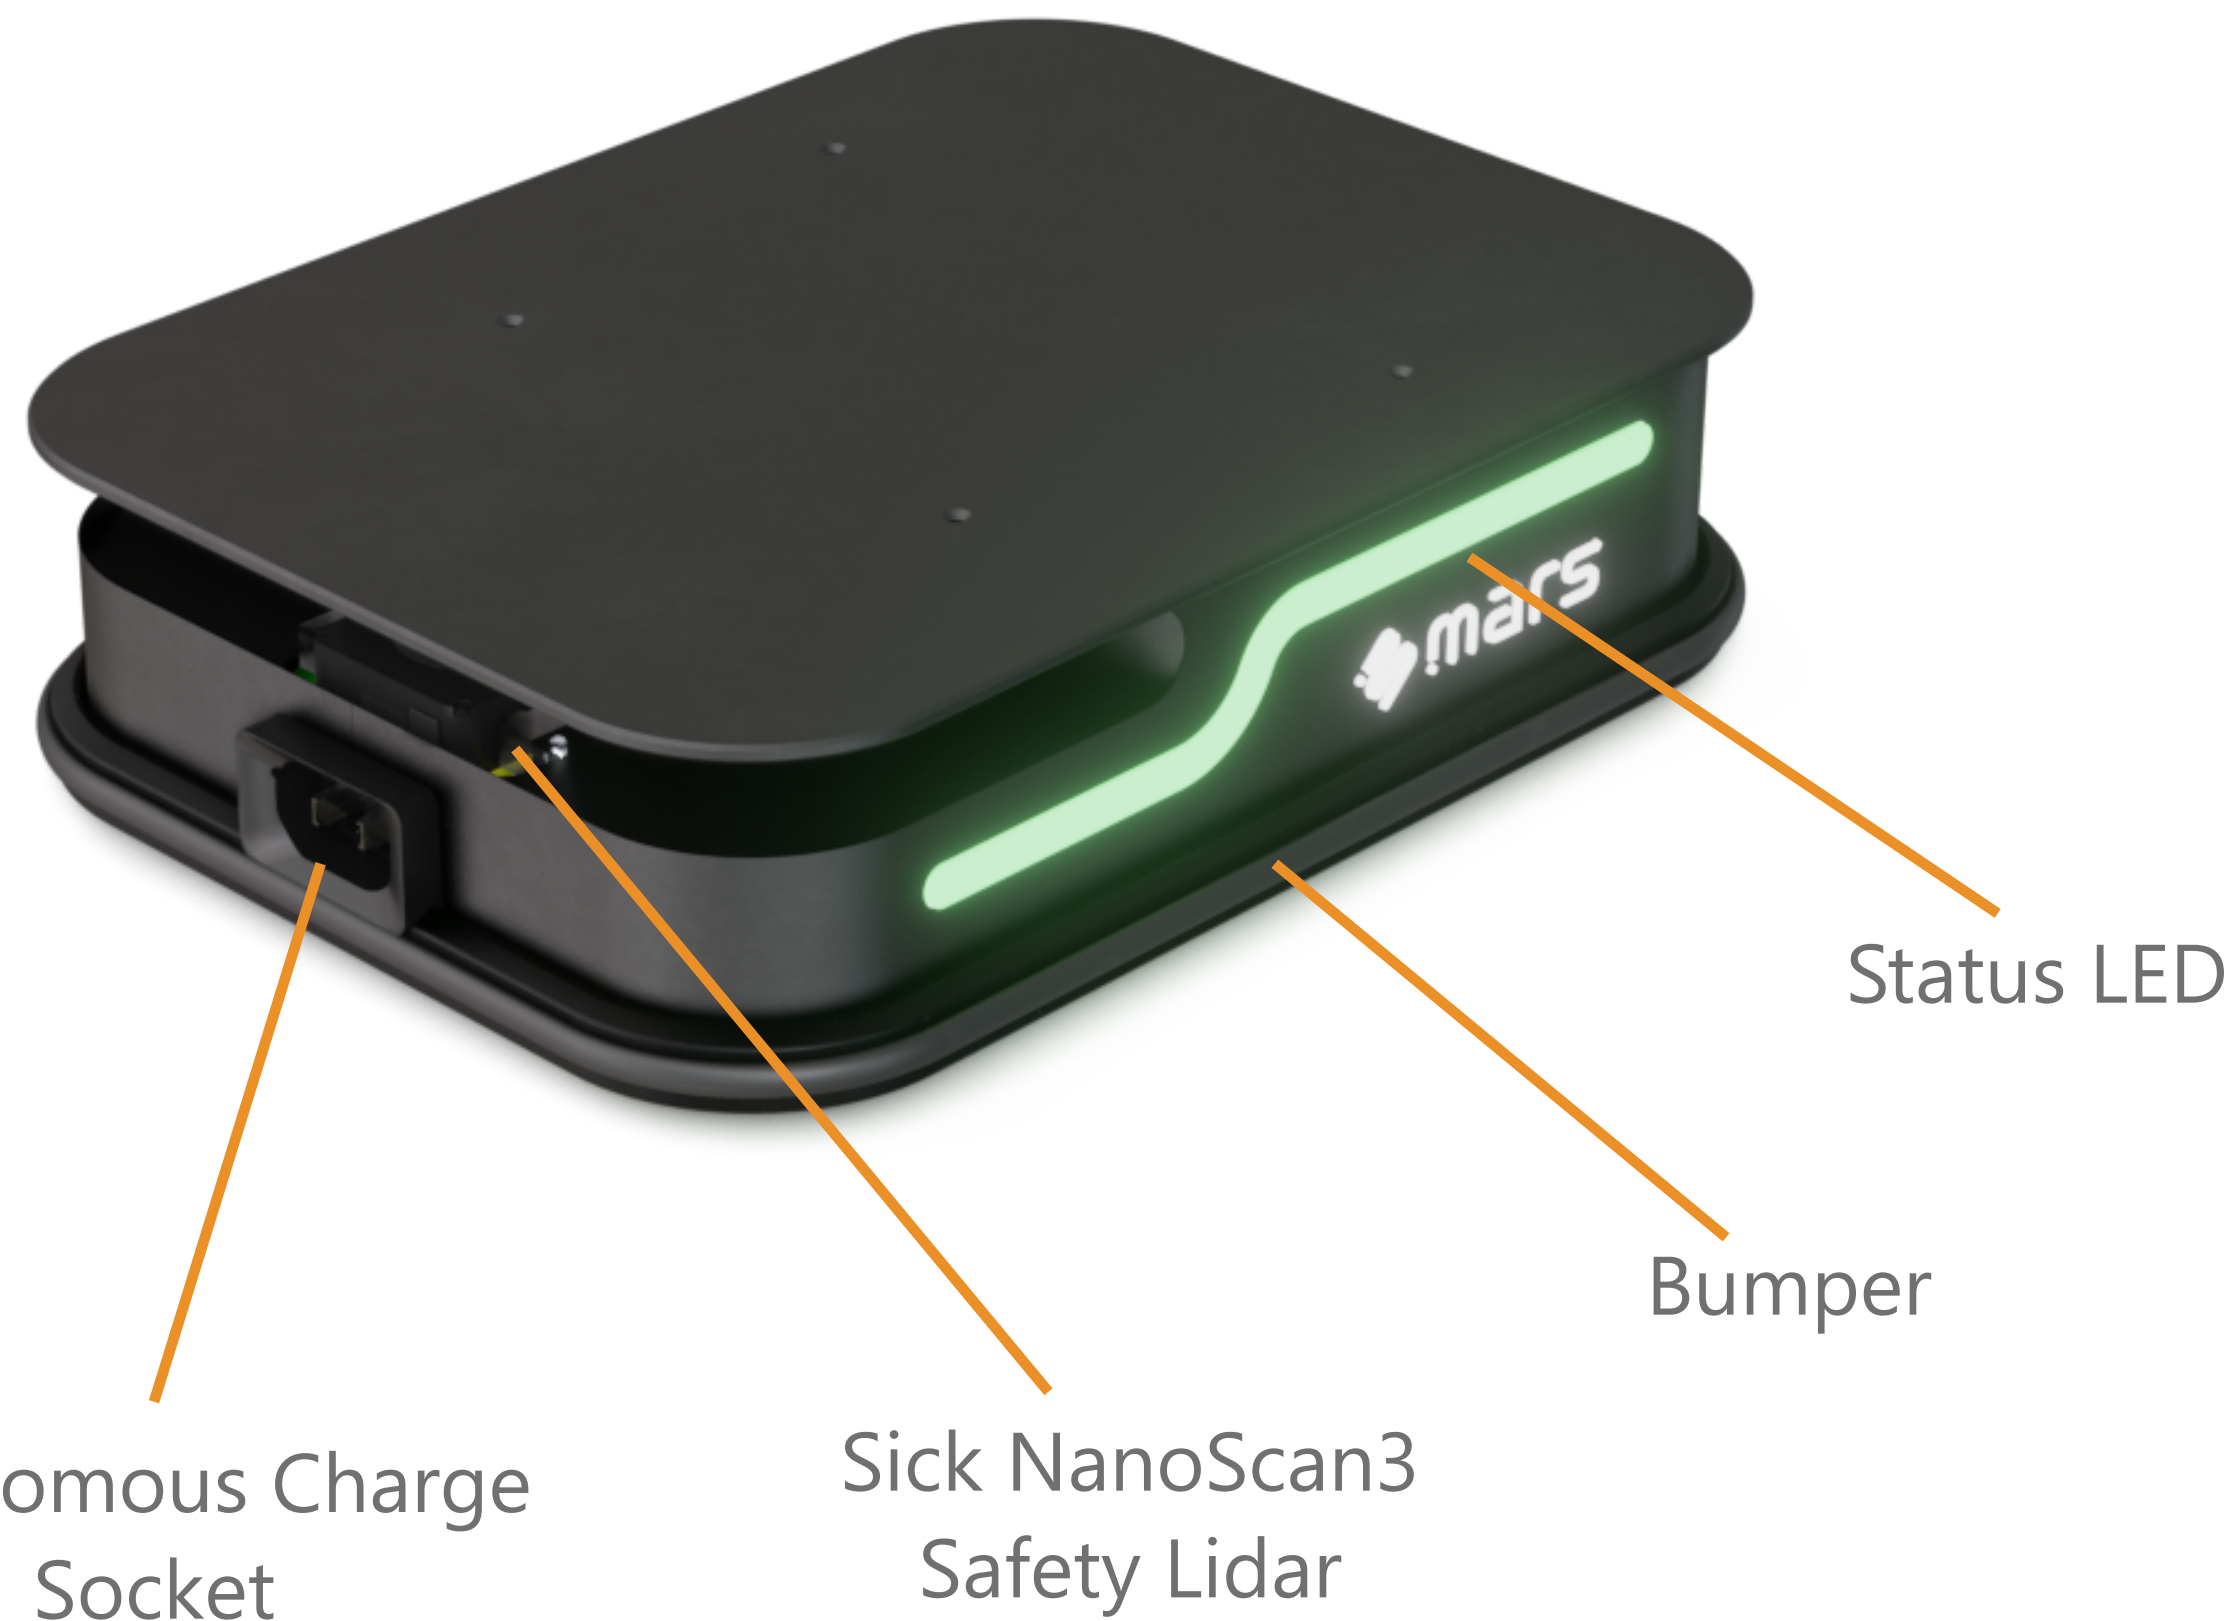

MARS C-100

Width	500 mm
Length	700 mm
Height	195 mm
Payload	220 lb
Max Speed	1.9 m/s
Run Time (loaded)	8 h
Run Time (unloaded)	20 h